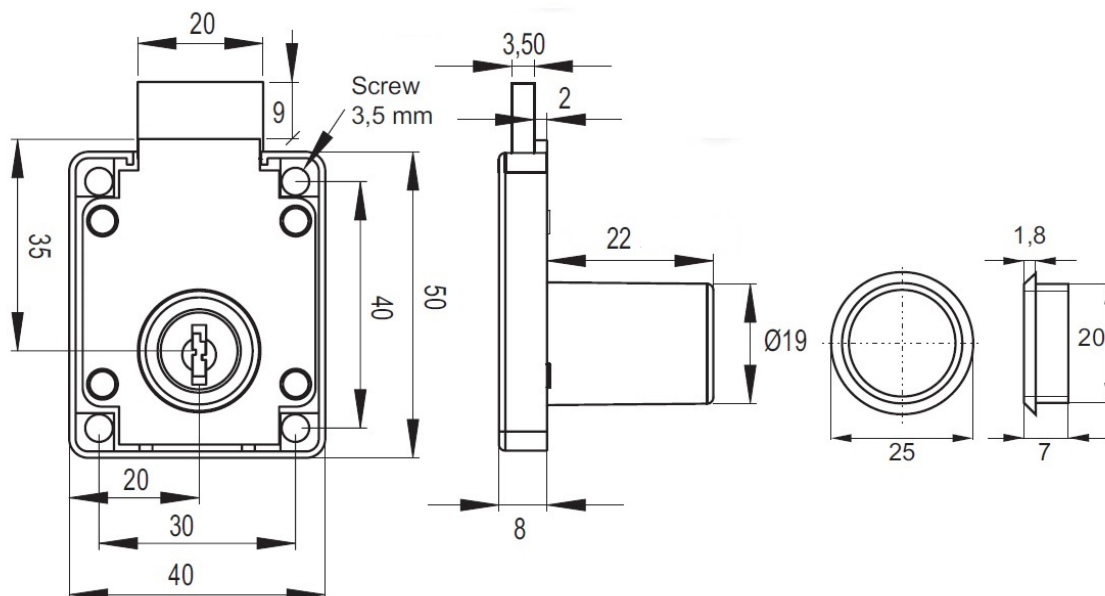

PRODUCT SHEET

Description:

Rim Lock 950 Backset 35mm, $\varnothing 19 \times 22$ mm, NPL, CK SISO, Right

Item number:

14.01.096-0

Units	Box	Carton	HS Code	Barcode
Pcs.	24	240	8301300000	
				5704866032803

RIGHT